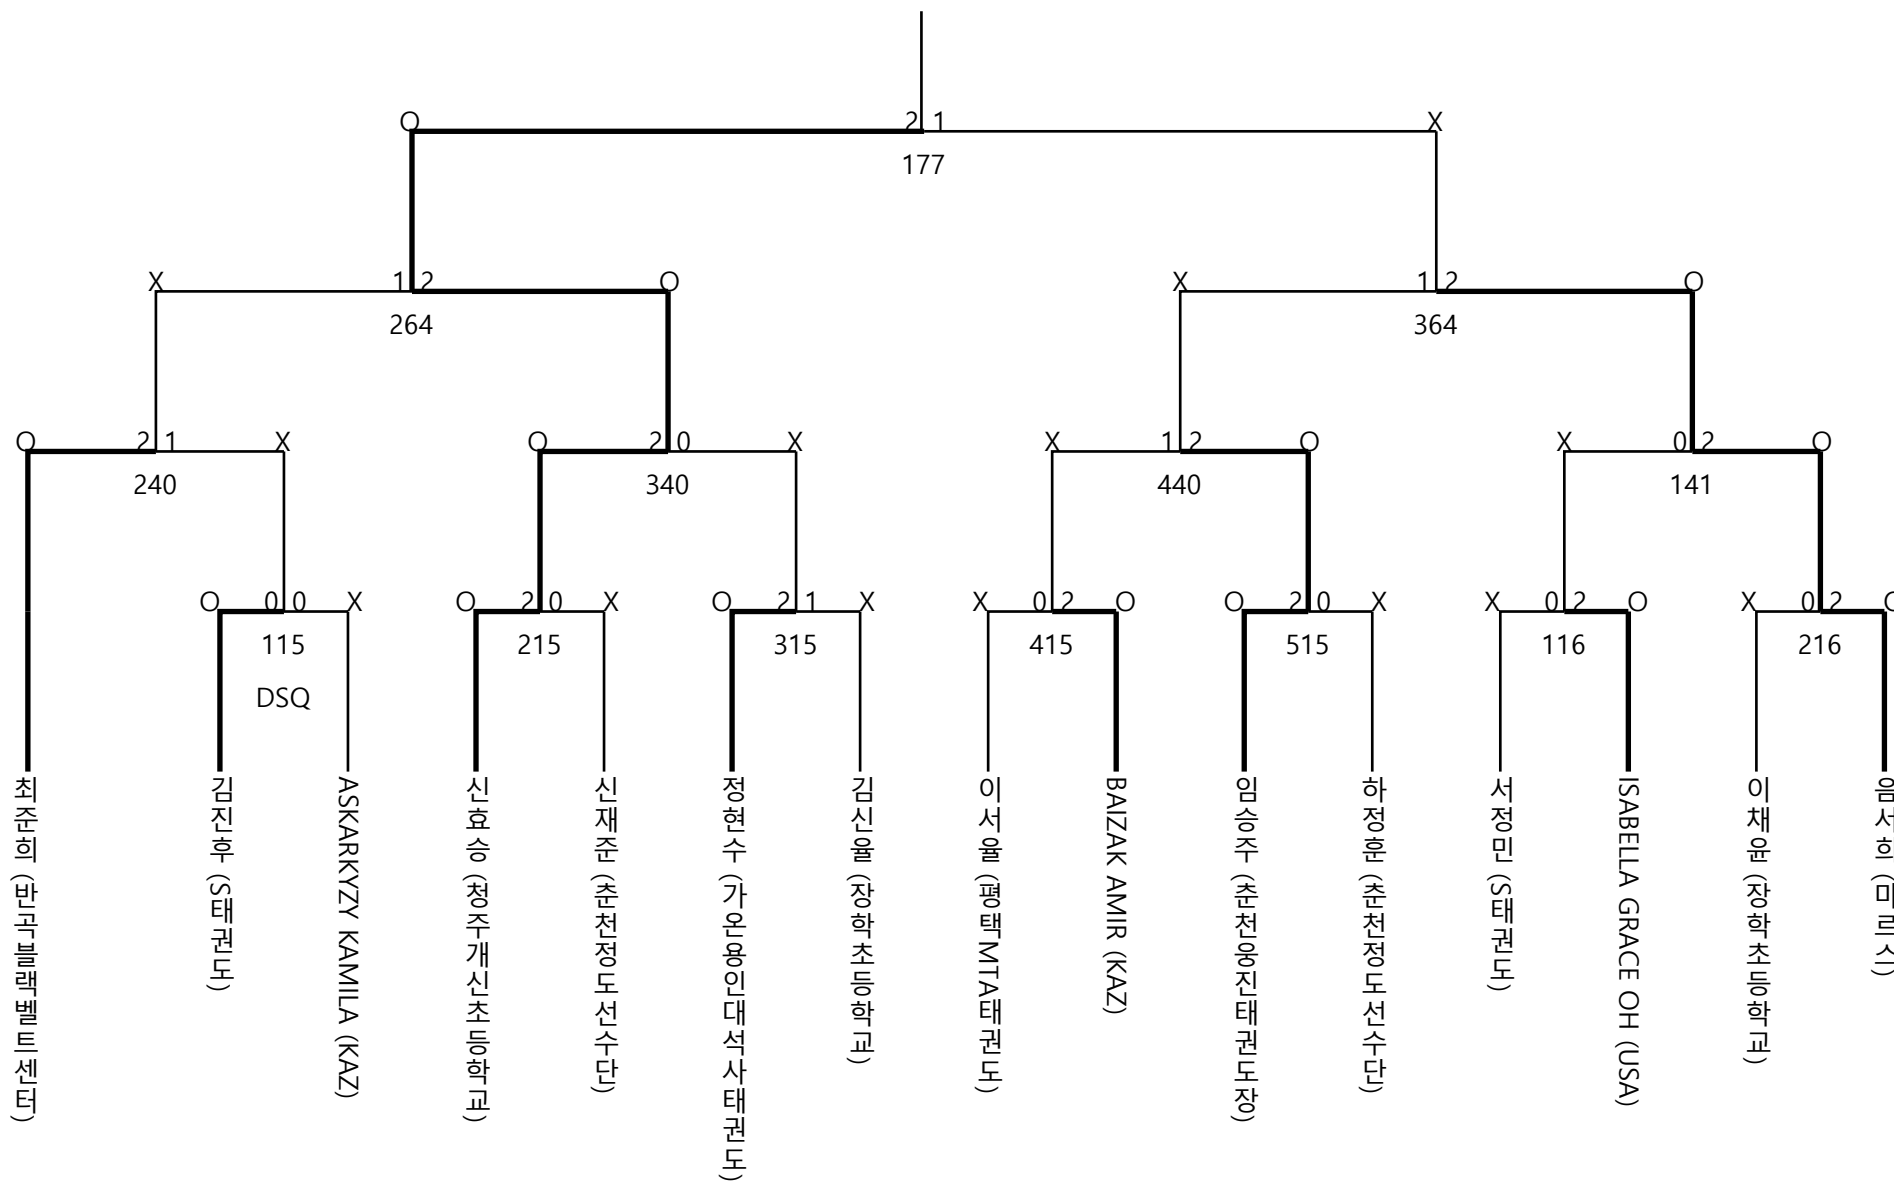

8~11yrs (Mixed gender)
Mixed -23kg

TAEKWONSOFIT

Match List

8~11yrs (Mixed gender)
Mixed -25kg

TAEKWONSOFT

Match List

8~11yrs (Mixed gender) Mixed -27kg

TAEKWONSOFT

Match List

8~11yrs (Mixed gender)
Mixed -29kg

TAEKWONSOFT

Match List

8~11yrs (Mixed gender) Mixed -31kg

TAEKWONSOFT

Match List

8~11yrs (Mixed gender)

Mixed -35kg

TAEKWONSOFT

Match List

8~11yrs (Mixed gender) Mixed +35kg

TAEKWONSOFT

Match List