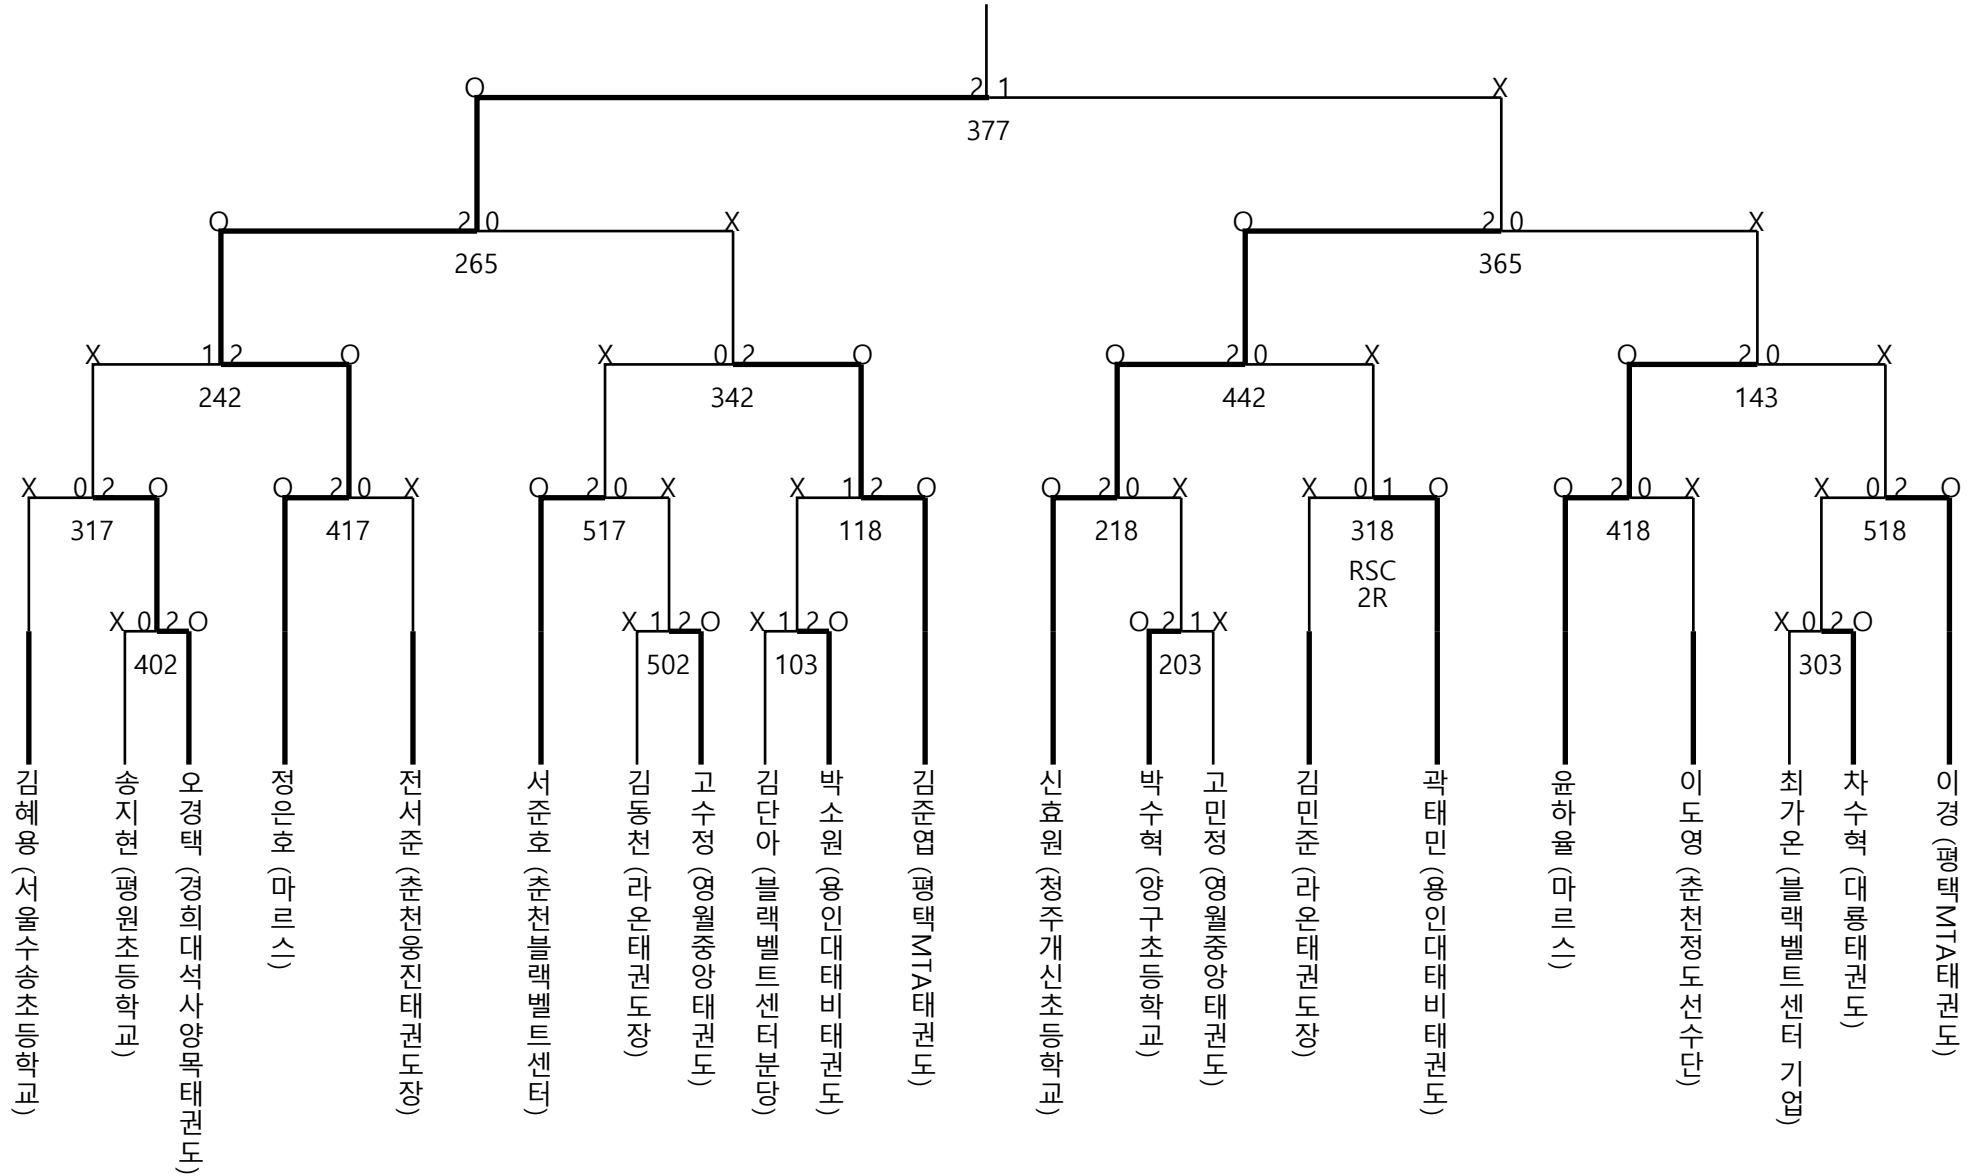

Match List

8~11yrs (Mixed gender)
Mixed -29kg

TAEKWONSOFT

Match List

8~11yrs (Mixed gender) Mixed -31kg

TAEKWONSOFT

Match List

8~11yrs (Mixed gender)

Mixed -35kg

TAEKWONSOFT

Match List

8~11yrs (Mixed gender) Mixed +35kg

TAEKWONSOFT

Match List