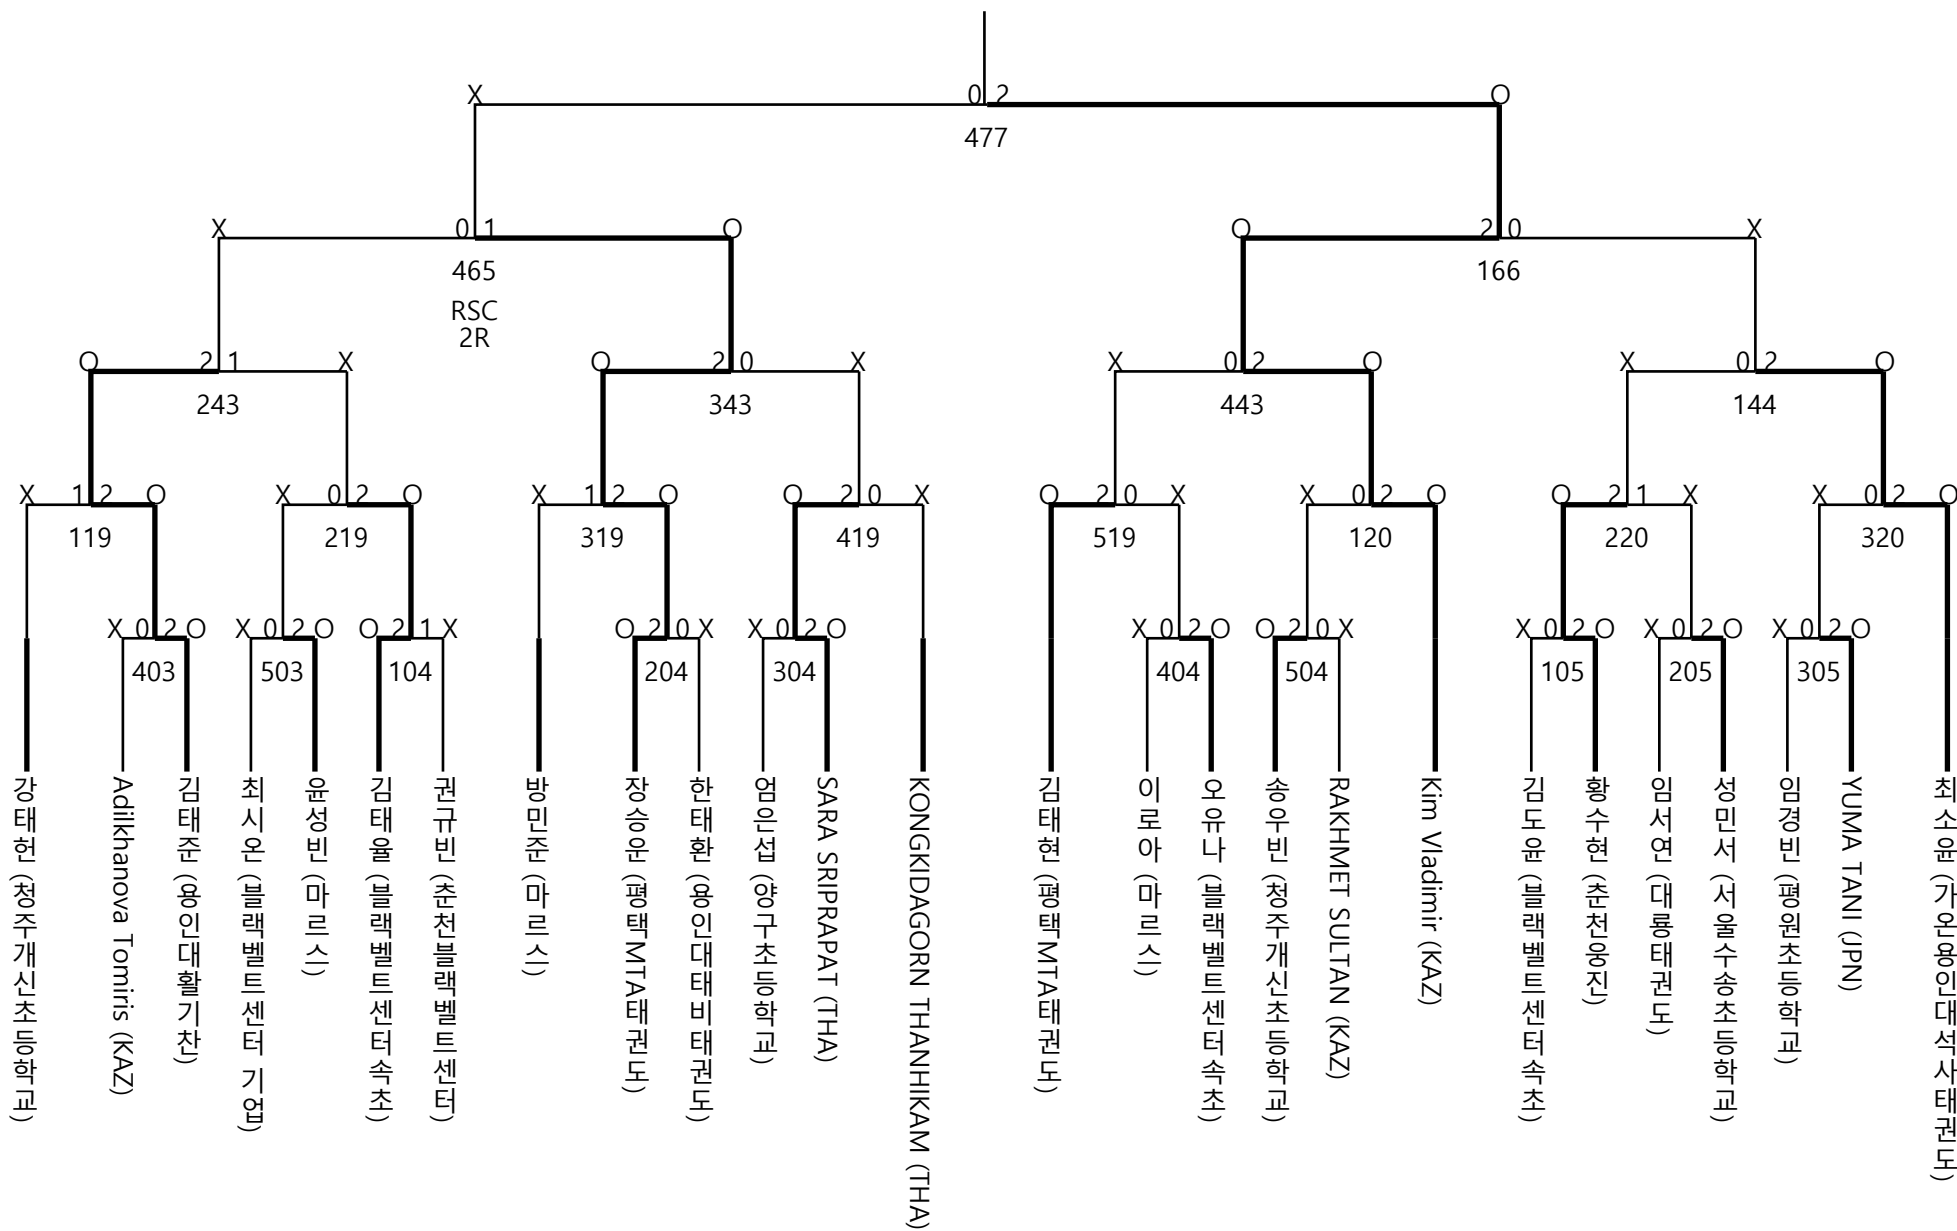

8~11yrs (Mixed gender)
Mixed -23kg

TAEKWONSOFIT

Match List

8~11yrs (Mixed gender)
Mixed -25kg

TAEKWONSOFT

Match List

8~11yrs (Mixed gender) Mixed -27kg

TAEKWONSOFT

Match List

8~11yrs (Mixed gender)
Mixed -29kg

TAEKWONSOFT

Match List

8~11yrs (Mixed gender) Mixed -31kg

TAEKWONSOFT

Match List

8~11yrs (Mixed gender)

Mixed -35kg

TAEKWONSOFT

Match List

8~11yrs (Mixed gender) Mixed +35kg

TAEKWONSOFT

Match List