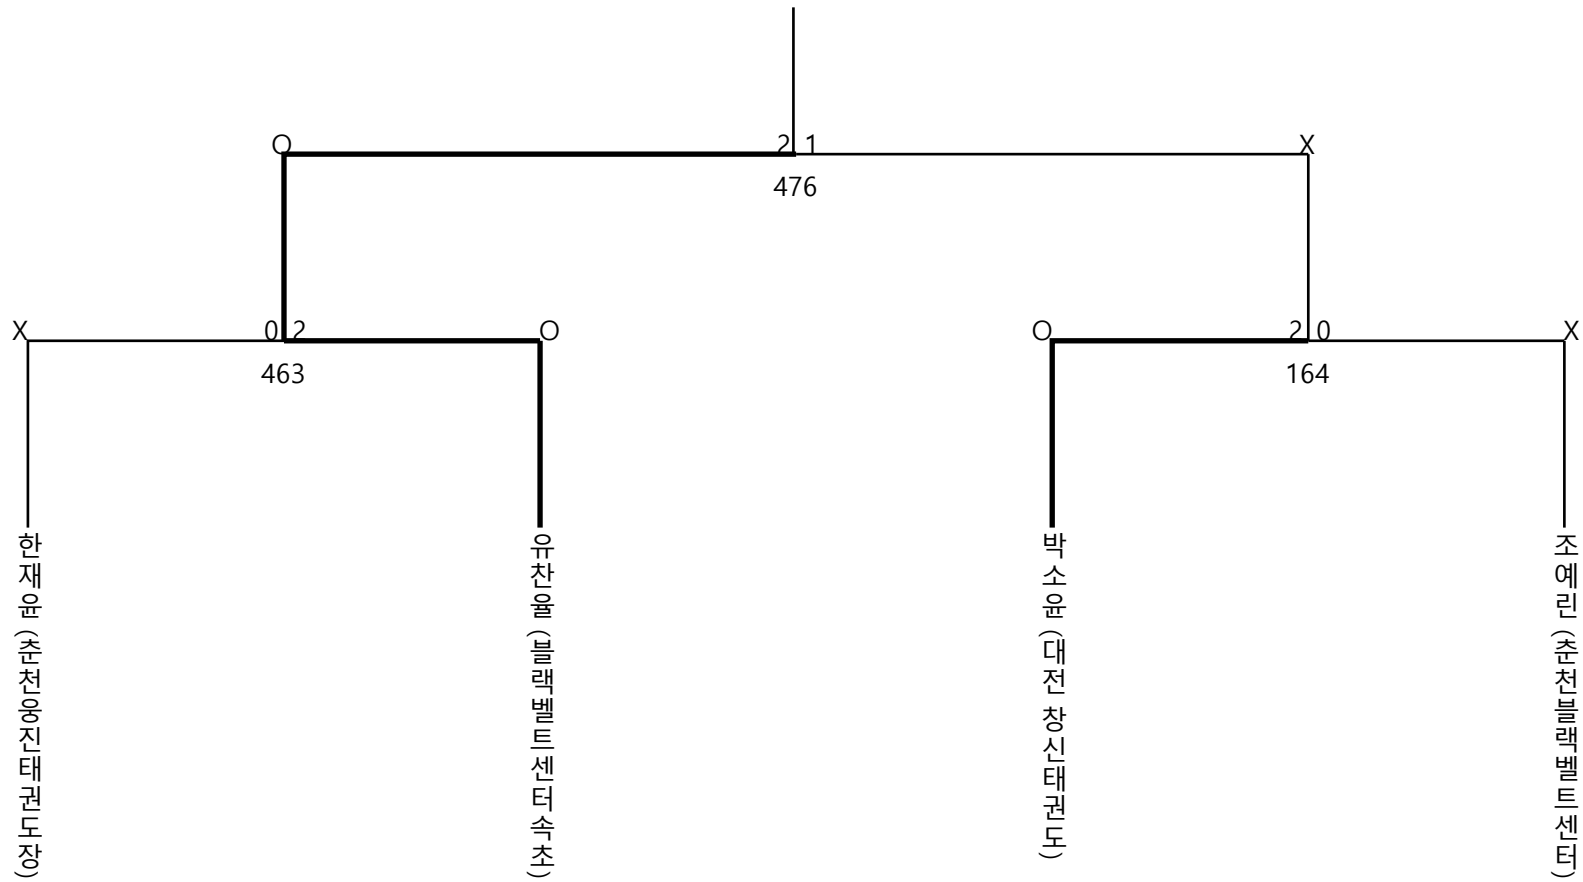

8~11yrs (Mixed gender)
Mixed -23kg

TAEKWONSOFIT

Match List

8~11yrs (Mixed gender)
Mixed -25kg

TAEKWONSOFT

Match List

8~11yrs (Mixed gender) Mixed -27kg

TAEKWONSOFT

Match List

8~11yrs (Mixed gender)
Mixed -29kg

TAEKWONSOFT

Match List

8~11yrs (Mixed gender) Mixed -31kg

TAEKWONSOFT

Match List

8~11yrs (Mixed gender)

Mixed -35kg

TAEKWONSOFT

Match List

8~11yrs (Mixed gender) Mixed +35kg

TAEKWONSOFT

Match List