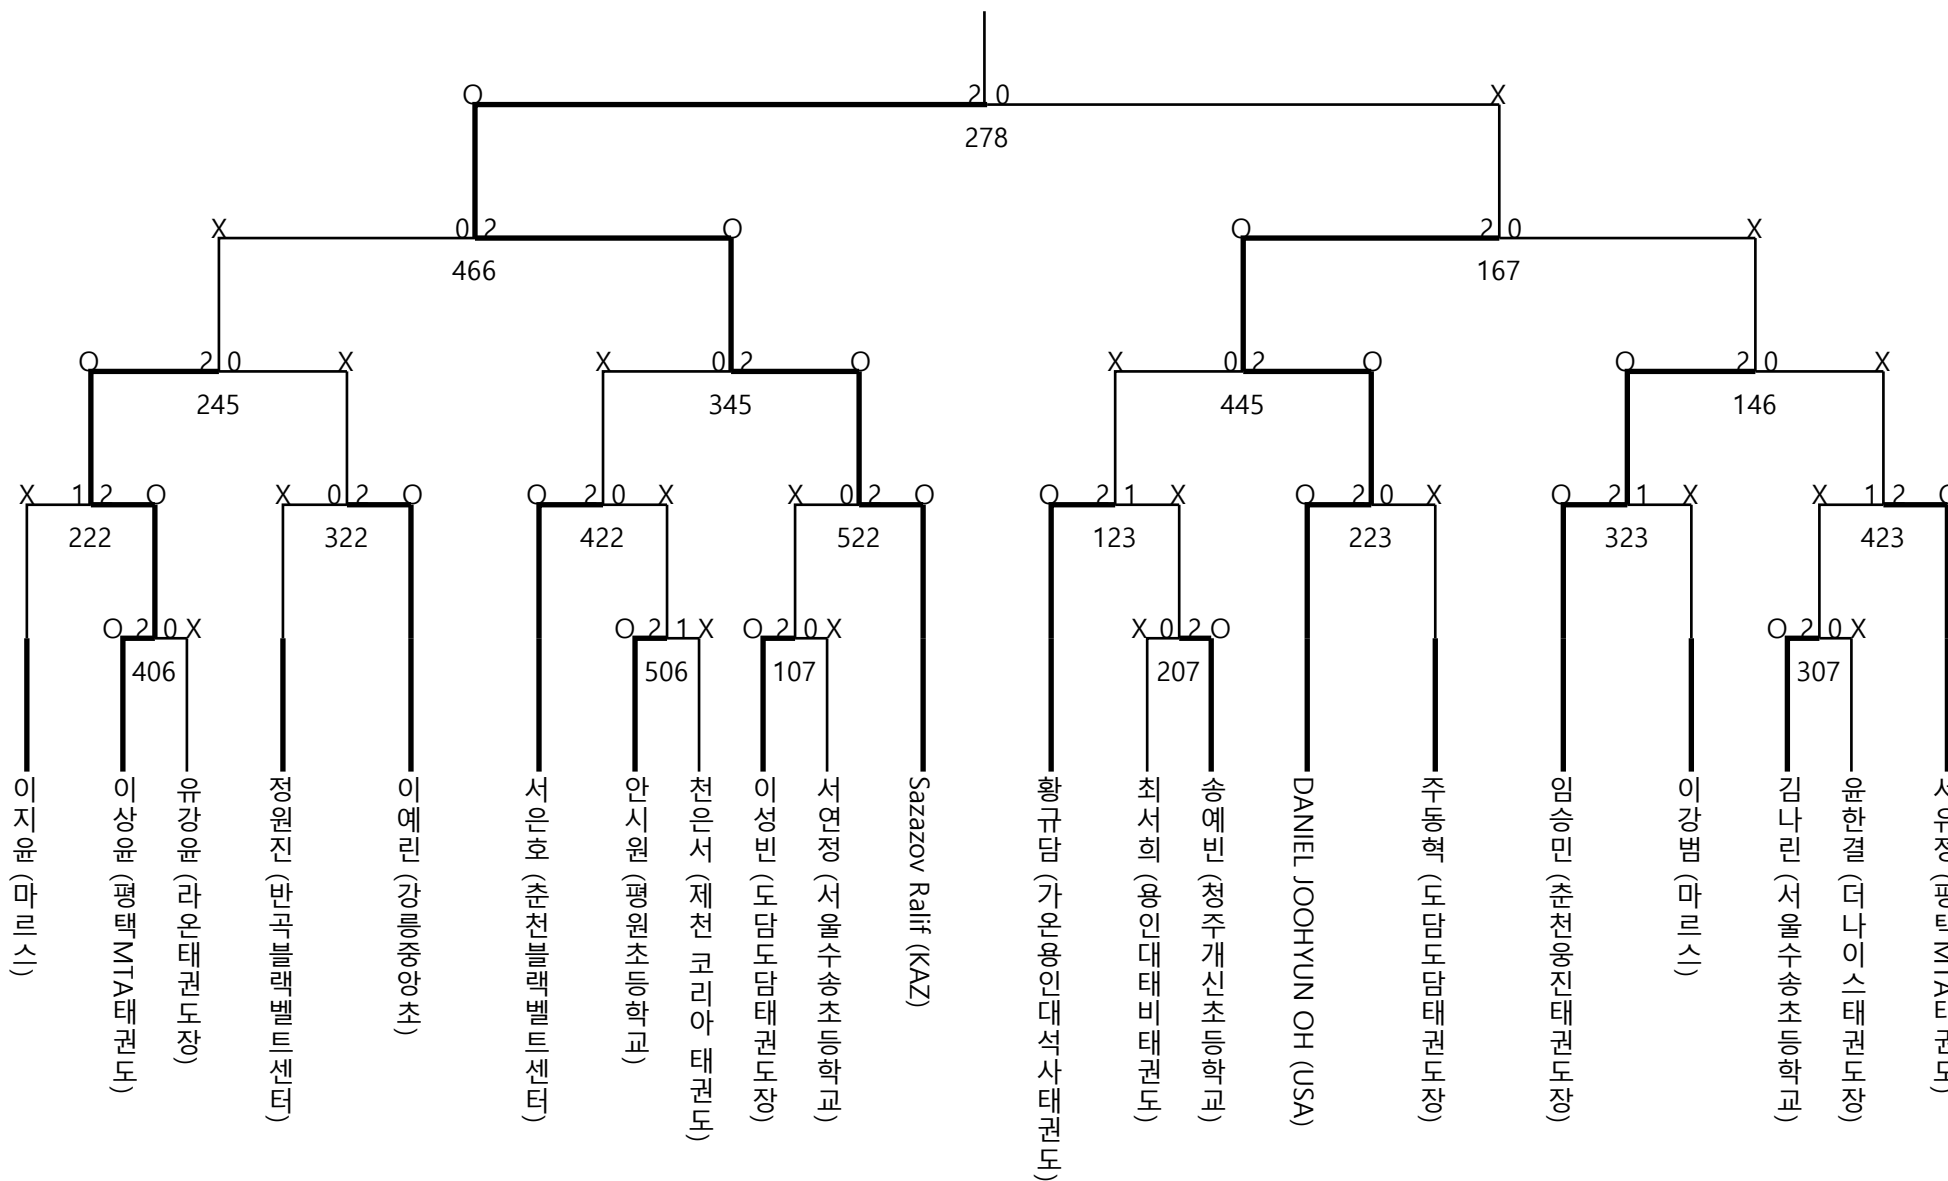

8~11yrs (Mixed gender)
Mixed -23kg

TAEKWONSOFIT

Match List

8~11yrs (Mixed gender)
Mixed -25kg

TAEKWONSOFT

Match List

8~11yrs (Mixed gender) Mixed -27kg

TAEKWONSOFT

Match List

8~11yrs (Mixed gender)
Mixed -29kg

TAEKWONSOFT

Match List

8~11yrs (Mixed gender) Mixed -31kg

TAEKWONSOFT

Match List

8~11yrs (Mixed gender)

Mixed -35kg

TAEKWONSOFT

Match List

8~11yrs (Mixed gender) Mixed +35kg

TAEKWONSOFT

Match List