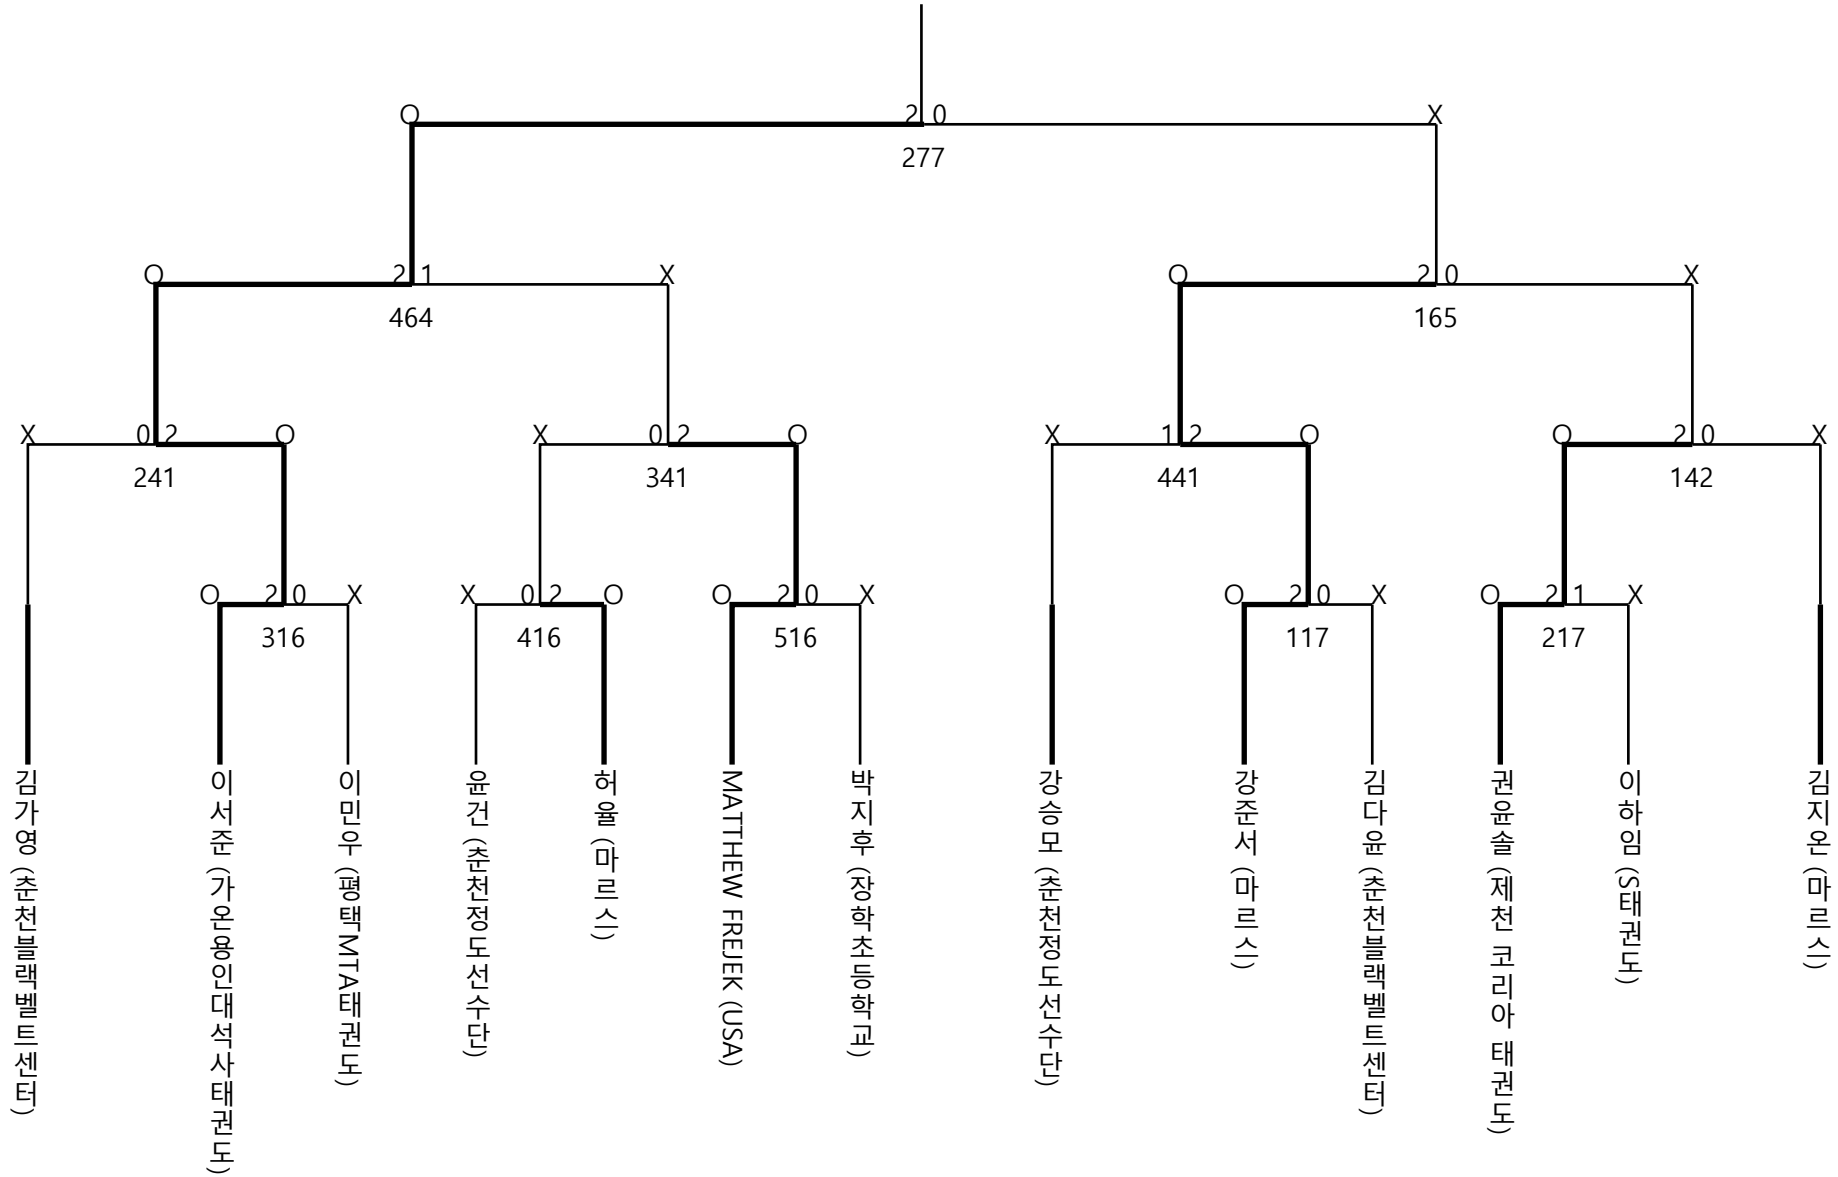

8~11yrs (Mixed gender)
Mixed -23kg

TAEKWONSOFIT

Match List

8~11yrs (Mixed gender)
Mixed -25kg

TAEKWONSOFT

Match List

8~11yrs (Mixed gender) Mixed -27kg

TAEKWONSOFT

Match List

8~11yrs (Mixed gender)
Mixed -29kg

TAEKWONSOFT

Match List

8~11yrs (Mixed gender) Mixed -31kg

TAEKWONSOFT

Match List

8~11yrs (Mixed gender)

Mixed -35kg

TAEKWONSOFT

Match List

8~11yrs (Mixed gender) Mixed +35kg

TAEKWONSOFT

Match List